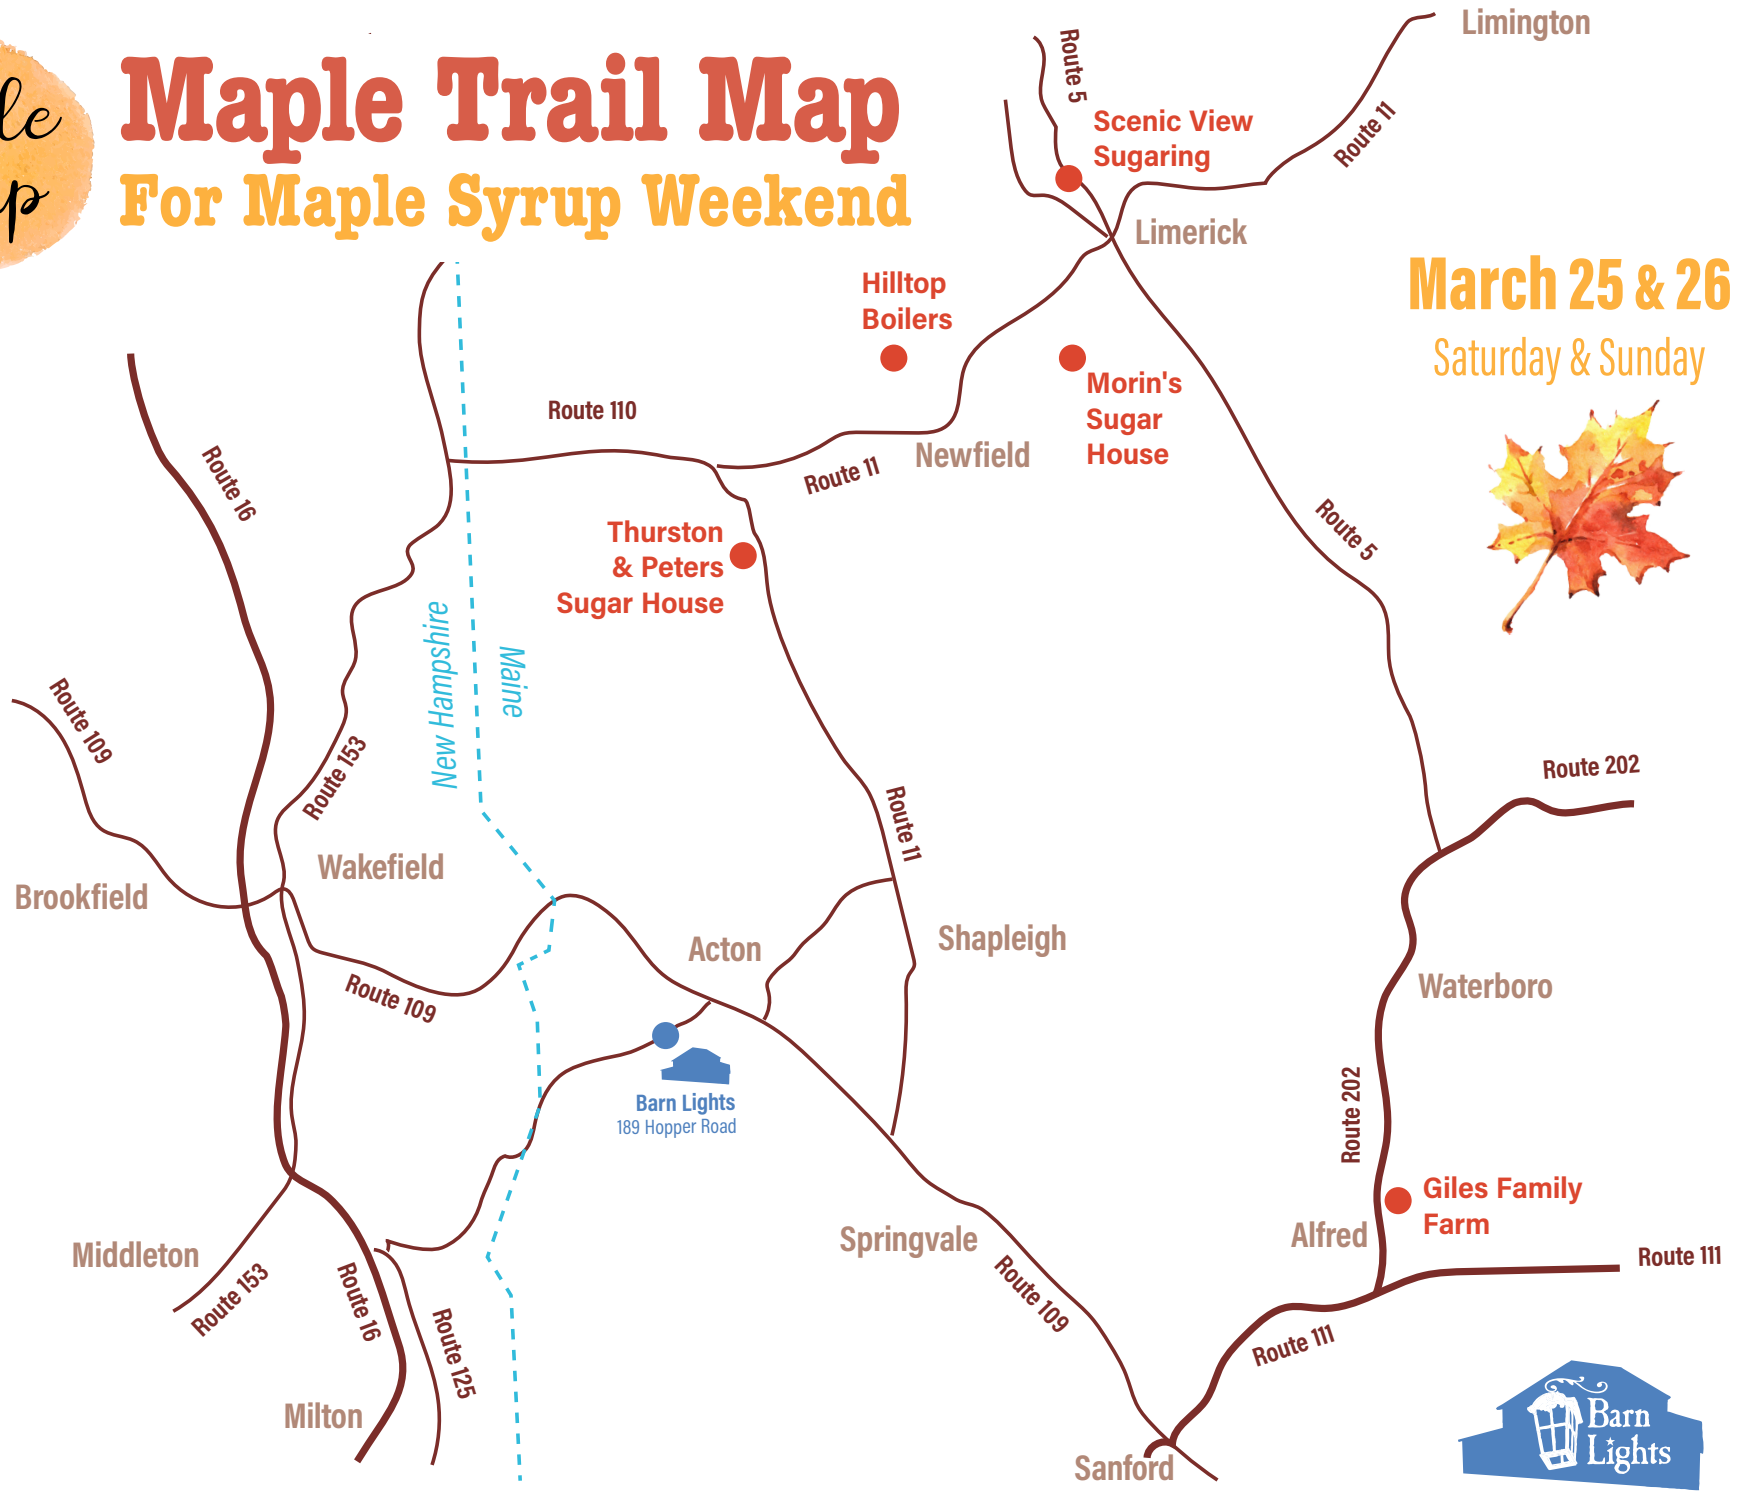

Maple Trail Map

For Maple Syrup Weekend

March 25 & 26
Saturday & Sunday

Sugar House addresses on the back side! Discover others at smmsa.org/membership
Join us for a **Pancake Breakfast!** Visit: barnlightsweddingevents.com
Serving Saturday from 9am-1pm, Sunday from 10am-2pm

Scenic View Sugaring

90 Sokokis Trail N
Limerick, ME 04048
508-730-9093

Notes

Morin's Sugar House

45 Morin Drive
Limerick, ME 04048
207-793-8420

Notes

Hilltop Boilers

159 Elm Street
Newfield, ME 04056
207-793-8850

Notes

Giles Family Farm Sugarhouse

139 Waterboro Road
Alfred, ME 04002
207-324-2944

Notes

Thurston & Peters Sugar House

299 Bond Spring Road
West Newfield, ME 04095
207-793-8040

Notes